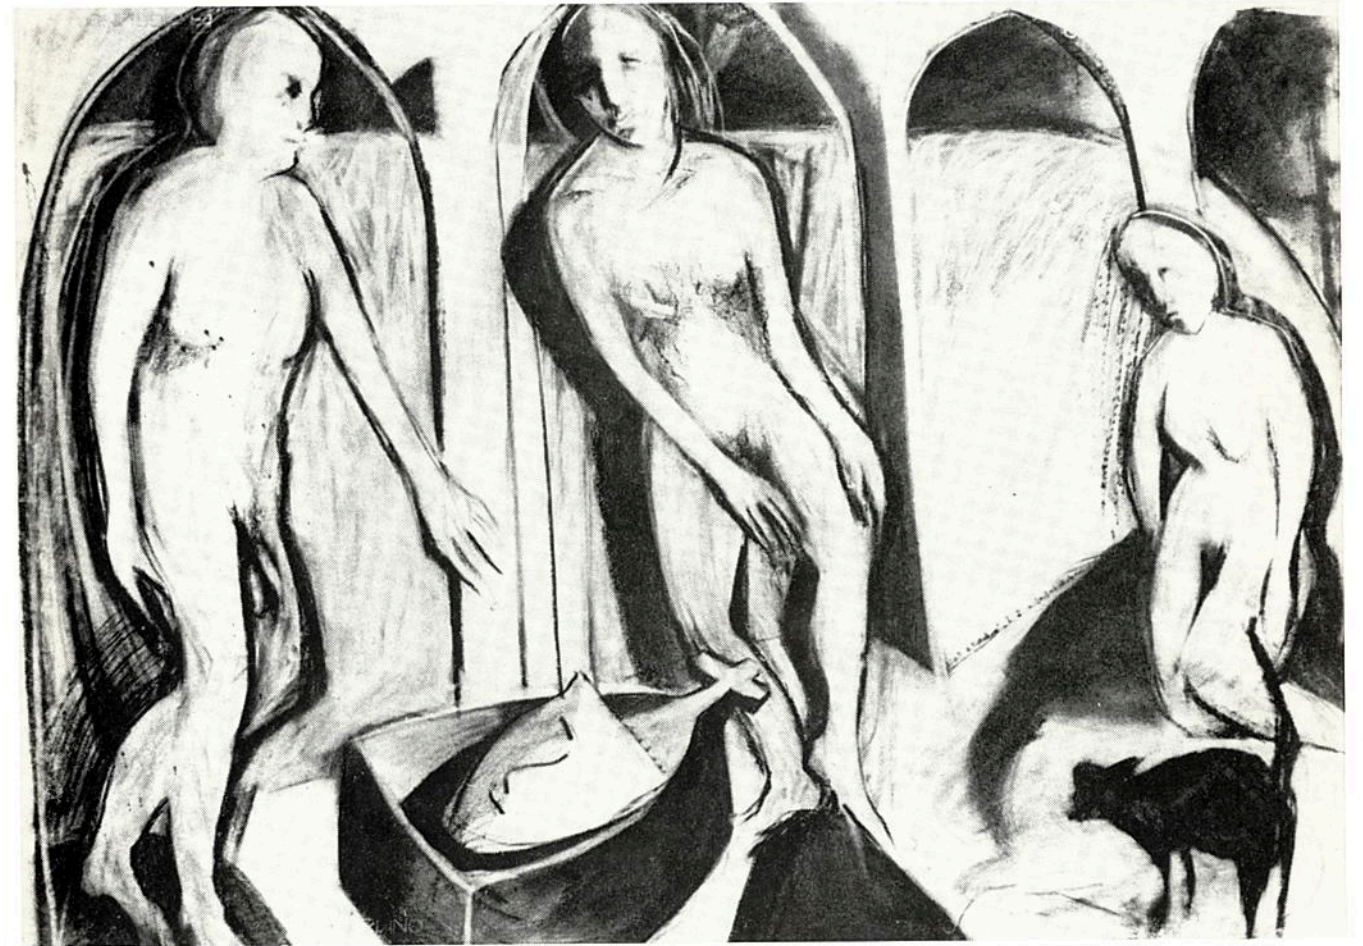

JENNY PAPALEXANDRIS, ceramic vessels, 18 x 17 x 9cms